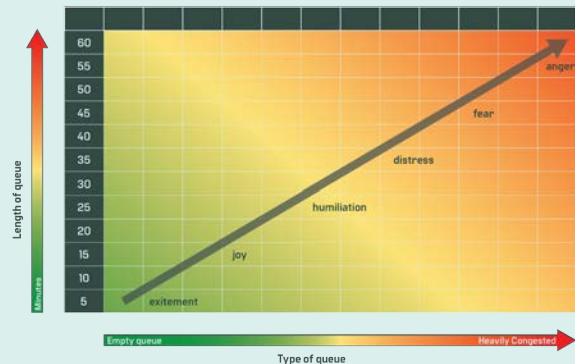

The Unified Sensor Command Interface aggregates data points from multiple sources. With our comprehensive, customizable, and flexible public safety solutions and IoT sensors can be used to gather meaningful data and put it into action, freeing you up to focus on greater event operations. Our advanced technology aggregates data from various sources into a centralized system, providing real-time updates that help drive more efficient operations. With USCI, you can easily monitor and control IoT devices, such as waste bins and emergency gates, to make informed decisions that impact your event experience. Whether you want short-term control or long-term metric data, our comprehensive and customizable solutions provide actionable insights that free you up to focus on what matters most - delivering an exceptional event. Choose USCI and watch your venue operations transform like never before.

Integration Examples:

- Centralized control of gate unlock / lock
- Live traffic flow of vehicles in transit
- Average que times
- Crowd density per meter within venue
- Crowd flow within uni-direction
- Bi-directional, or multi-directional chokepoints
- Total crowd numbers
- Counts entering / exiting one stage to another
- IoT sensors for trash can fill levels, porta potty fill level

USCI Interface Benefits in Emergencies:

- Ensures coordinated and efficient use of resources by providing an unprecedented level of tangible data from the field and ability to interact back across the entire venue.
- Promotes effective communication and information sharing among responding parties.
- Helps to establish clear lines of authority and accountability, which is essential for effective decision-making and resource allocation.

USCI improves the overall response to an emergency and increases its chances of success and changes the way you view operations by providing a simple, easy to use interface giving your command operations and security personnel the data they need to operate effectively.

CONTACT US TODAY
727.440.4998 | ODINRS.COM

© 2023 Odin Risk Solutions LLC. All Rights Reserved. Revised 03.2023