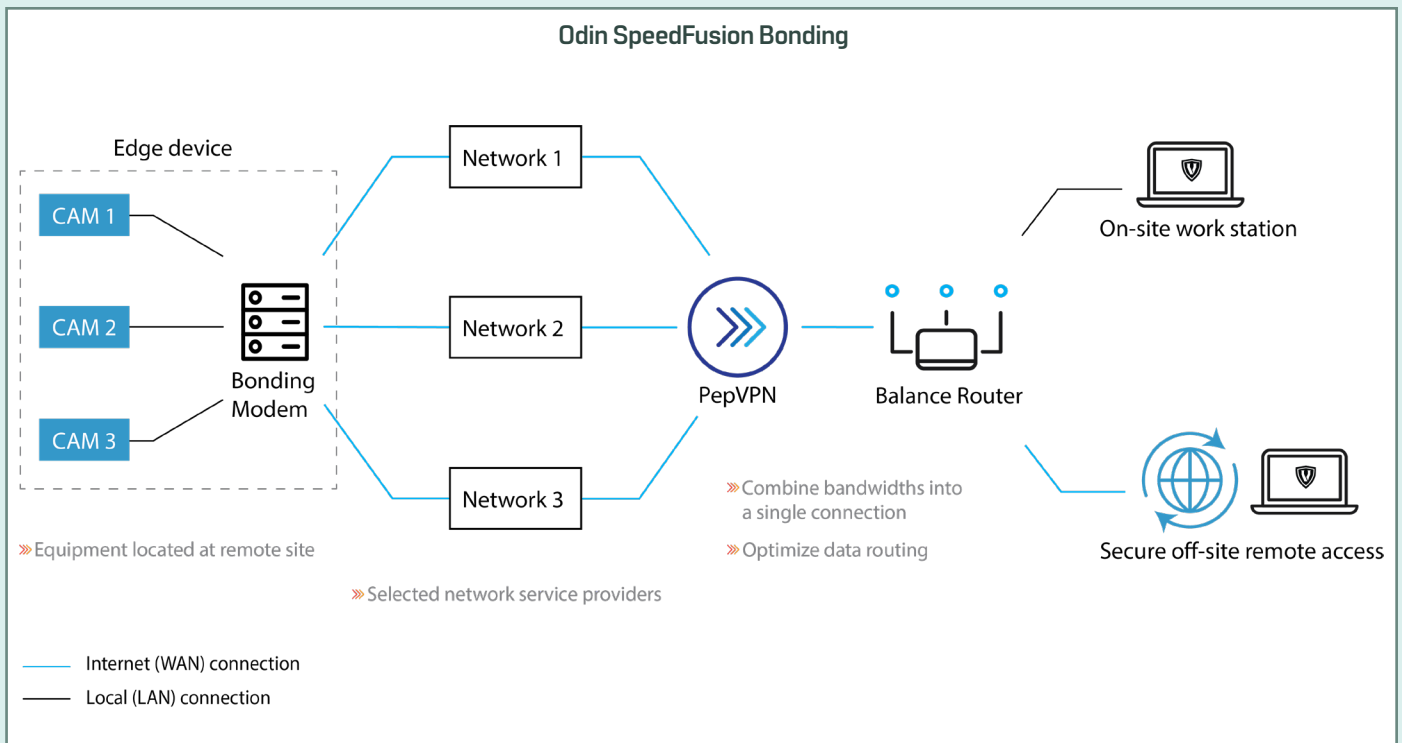

# SPEEDFUSION BONDING

Odin's Speedfusion Bonding is designed to provide a single, bonded connection that provides faster speed and uninterrupted connectivity.

Optimize your networking environment with Odin's SpeedFusion Bonding for reliable, fast connections in any deployment scenario.

Experience lightning-fast and uninterrupted connectivity through Odin's SpeedFusion Bonding solutions. By leveraging the combined bandwidth of multiple links, you can enjoy seamless video streaming, continuous surveillance, and heightened security, even in the most demanding environments. Whether you're facing bandwidth constraints at crowded events or limited coverage at remote sites, Odin keeps you connected.